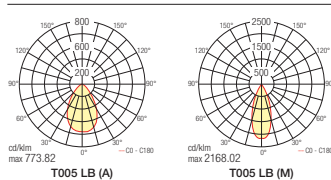

PHOTOMETRICS

ACCESSORIES

TC002
Cassaforma
Recessed box

TE063 Driver 350mA 4W
TE080 Driver 350mA 15W
pag. 214