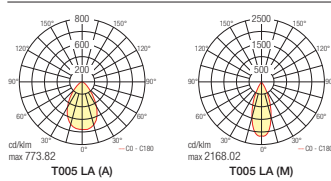

PHOTOMETRICS

ACCESSORIES

TC001
Cassaforma
Recessed box

TE052 Driver 700mA 8W
TE073 Driver 700mA 35W
pag. 214