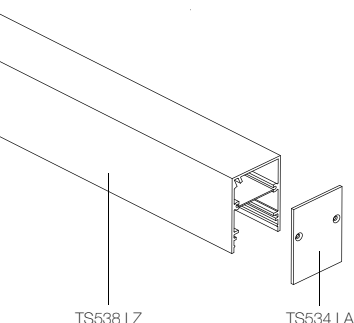

TS537 LZ

TS533 LA

TS538 LZ

TS534 LA

1 STRIP LED P.2,5 cm 19,2W/m 24Vdc

IP43 IP40 ∇ $\diamond$ **A+** **CE**

Alimentatore non incluso / Power supply not included

CODE	FINISHINGS	COLOUR TEMPERATURE	LUMINOUS FLUX
TS537 LZ	03 07 31 32 33	K3 3200K	1504lm/m
TS537 LZ	03 07 31 32 33	K4 4300K	1520lm/m
TS537 LZ	03 07 31 32 33	K6 6000K	1600lm/m
TS533 LA	03 07 31 32 33	STARTING KIT 1 STRIP LED	

2 STRIP LED P.2,5 cm 19,2W/m 24Vdc

IP43 IP40 ∇ $\diamond$ **A+** **CE**

Alimentatore non incluso / Power supply not included

CODE	FINISHINGS	COLOUR TEMPERATURE	LUMINOUS FLUX
TS538 LZ	03 07 31 32 33	K3 3200K	3008lm/m
TS538 LZ	03 07 31 32 33	K4 4300K	3040lm/m
TS538 LZ	03 07 31 32 33	K6 6000K	3200lm/m
TS534 LA	03 07 31 32 33	STARTING KIT 2 STRIP LED