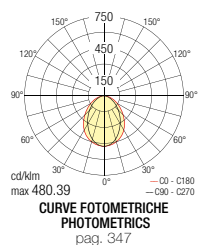

PHOTOMETRICS

COMPONENTS