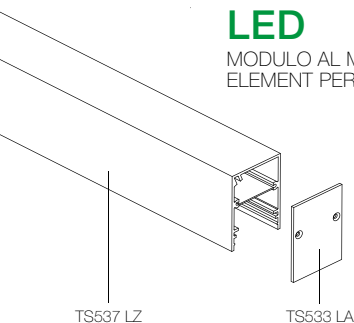

PARETE
WALL

STRIPE SYSTEM PARETE LED

design Luce Lab

Sistema a parete costituito da un profilo in alluminio al metro elettrificato con una o due strip led (19,2 W/m, 1520 lm/m) IP20, passo 2,5cm, e un diffusore in PMMA satinato.

Lo starting kit, il diffusore, la lunghezza del profilo e il numero di moduli e/o accessori vanno specificati nell'ordine.

Disponibile in alluminio anodizzato nei colori alluminio naturale satinato, titanio spazzolato e cromo brillantato e nelle verniciature bianco lucido e nero opaco. Disponibile con 3 temperature colore del bianco: K3, K4, K6 (caldo 3200K, neutro 4300K, freddo 6000K).

Wall mounting system made up of an aluminium profile per meter electrified with one or two IP20 LED strips with high luminous flux 1520 lm/m (19,2 W/m), 2,5 cm pitch, and a satin PMMA diffuser. The starting kit, the diffuser, the length of the profile and the number of elements and/or accessories must be specified in the order.

Available in the following anodized aluminium colours natural satin aluminium, shiny chrome and brushed titanium and in the following painted versions: shiny white and matt black.

Available in three white colour temperatures K3, K4, K6 (warm 3200K, neutral 4300K, cold 6000K).

LED
INSIDE

STRIPE PARETE LED

MODULO AL METRO
ELEMENT PER METER