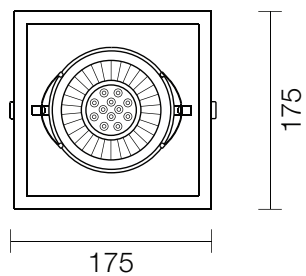

DIAPSON 1L

COINLIGHT

 160x160

DIAPSON 2L

COINLIGHT

 320x160

DIAPSON 3L

COINLIGHT

 475x160