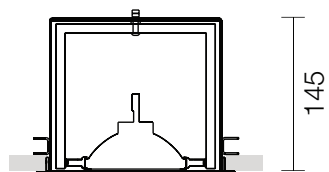

DIAPSON 1L

COINLIGHT

 160x160

DIAPSON 2L

COINLIGHT

 320x160

DIAPSON 3L

COINLIGHT

 475x160