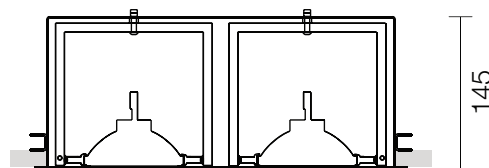

DIAPSON 1L

COINLIGHT

 160x160

DIAPSON 2L

COINLIGHT

 320x160

DIAPSON 3L

COINLIGHT

 475x160