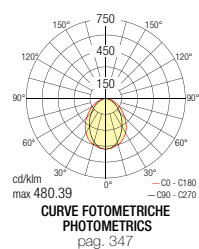

PHOTOMETRICS

ACCESSORIES

DRIVER
incluso / included
pag. 294

Kit dimmerabile
Dimmable kit
pag. 295