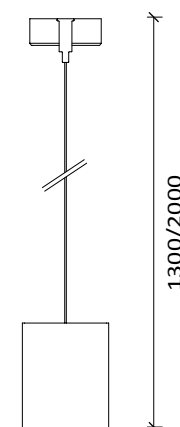

QUBA SPOT

CODICE CODE	DESCRIZIONE DESCRIPTION	DATI TECNICI TECHNICAL DATA	COLORI COLOURS	ACCESSORI ACCESSORIES
T004 AA	SOSPENSIONE	Max 2x50W GU10	01-02-03-04-05	
T004 AB	SOSPENSIONE	Max 5x50W GU10	01-02-03-04-05	

Suspension for indoor. Available in metal painted entirely white, black, grey and in polished or brushed chrome. Prepared with a balancing system for automatic steel wires regulation. Supplied in two sizes, both housing GU10 lamps for beams of orientated light.

230

500

100

80

1300/2000