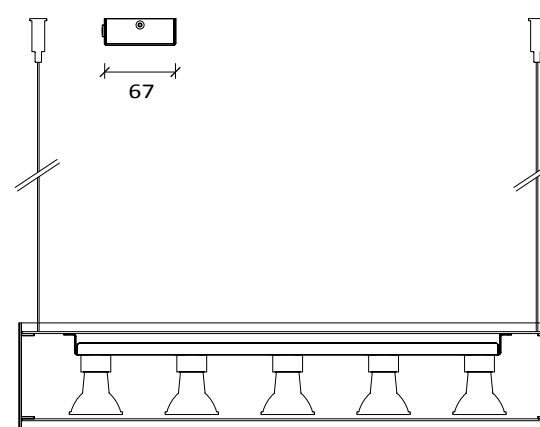

QUBA SPOT

CODICE CODE	DESCRIZIONE DESCRIPTION	DATI TECNICI TECHNICAL DATA	COLORI COLOURS	ACCESSORI ACCESSORIES
T004 AA	SOSPENSIONE	Max 2x50W GU10	01-02-03-04-05	
T004 AB	SOSPENSIONE	Max 5x50W GU10	01-02-03-04-05	

CLASSE 1 IP20

CLASSE 1 IP20

Sospensione per interni in metallo verniciato bianco, grigio, nero e in cromo lucido o spazzolato. Predisposto con sistema di bilanciamento per cavetti d'acciaio a regolazione automatica. Disponibile in due misure con attacchi GU10 per fasci di luce direzionati.

Suspension for indoor. Available in metal painted entirely white, black, grey and in polished or brushed chrome. Prepared with a balancing system for automatic steel wires regulation. Supplied in two sizes, both housing GU10 lamps for beams of orientated light.

Suspensión para interiores. De metal pintado totalmente de color blanco, negro, gris y de cromo cepillado o pulido. Con sistema automático de balance de los alambres de acero. Disponible con ataque GU10 para haces de luz dirigidos.

230

500

100

80

1300/2000