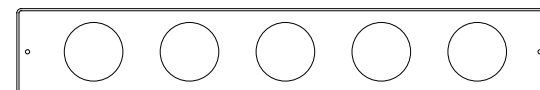

QUBA SPOT

CODICE CODE	DESCRIZIONE DESCRIPTION	DATI TECNICI TECHNICAL DATA	COLORI COLOURS	ACCESSORI ACCESSORIES
T004 AA	SOSPENSIONE	Max 2x50W GU10	01-02-03-04-05	
T004 AB	SOSPENSIONE	Max 5x50W GU10	01-02-03-04-05	

CLASSE 1 IP20

CLASSE 1 IP20

Sospensione per interni in metallo verniciato bianco, grigio, nero e in cromo lucido o spazzolato. Predisposto con sistema di bilanciamento per cavetti d'acciaio a regolazione automatica. Disponibile in due misure con attacchi GU10 per fasci di luce direzionati.

Suspension for indoor. Available in metal painted entirely white, black, grey and in polished or brushed chrome. Prepared with a balancing system for automatic steel wires regulation. Supplied in two sizes, both housing GU10 lamps for beams of orientated light.

Suspensión para interiores. De metal pintado totalmente de color blanco, negro, gris y de cromo cepillado o pulido. Con sistema automático de balance de los alambres de acero. Disponible con ataque GU10 para haces de luz dirigidos.

230

500

100

80

1300/2000