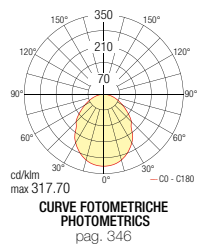

PHOTOMETRICS