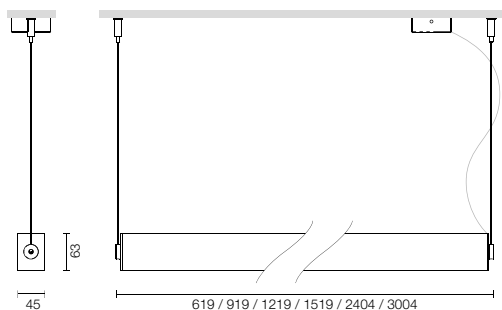

STRIPE GO 240 SOSPENSIONE

STRIPE GO 300 SOSPENSIONE

IP43 IP23 Classe 1

2 x 28W G5 230Vac T5-HE

CODE	FINISHINGS	SCREEN	LUMINOUS FLUX
T510 FJ	03 07 31 32 33	A Diffuser	5800lm (1,7 cd/cm²)
T510 FJ	03 07 31 32 33	B Darklight	5800lm (1,7 cd/cm²)

2 x 35W G5 230Vac T5-HE

CODE	FINISHINGS	SCREEN	LUMINOUS FLUX
T510 FL	03 07 31 32 33	A Diffuser	7300lm (1,7 cd/cm²)
T510 FL	03 07 31 32 33	B Darklight	7300lm (1,7 cd/cm²)

2 x 54W G5 230Vac T5-HO

CODE	FINISHINGS	SCREEN	LUMINOUS FLUX
T510 FK	03 07 31 32 33	A Diffuser	10000lm (2,9 cd/cm²)
T510 FK	03 07 31 32 33	B Darklight	10000lm (2,9 cd/cm²)

2 x 49W G5 230Vac T5-HO

CODE	FINISHINGS	SCREEN	LUMINOUS FLUX
T510 FM	03 07 31 32 33	A Diffuser	9800lm (2,3 cd/cm²)
T510 FM	03 07 31 32 33	B Darklight	9800lm (2,3 cd/cm²)

2 x 80W G5 230Vac T5-HO

CODE	FINISHINGS	SCREEN	LUMINOUS FLUX
T510 FN	03 07 31 32 33	A Diffuser	14000lm (3,2 cd/cm²)
T510 FN	03 07 31 32 33	B Darklight	14000lm (3,2 cd/cm²)