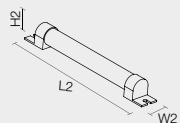

BATTERY

KIT DI EMERGENZA PER LAMPADE FLUORESCENTI DIMMABLE POWER SUPPLY FOR FLUORESCENT LAMP

CODE	INPUT	ARTICLE	HOUSING	TECHINAL DATA	SUPPLIED	DIM. (LxWxH)	BATTERY	DIM. (L2xW2xH2)	BFL (% LIGHTING FACTOR)
TE006	220-240Vac	Stripe GO 60	Remote mounting	T5 14W	COMBO	425x30x21mm	NiMh 3h	215x26x26mm	17%
TE007	220-240Vac	Stripe GO 60	Remote mounting	T5 24W	COMBO	425x30x21mm	NiMh 3h	276x26x26mm	13%
TE008	220-240Vac	Stripe GO 90	Remote mounting	T5 21W	COMBO	425x30x21mm	NiMh 3h	336x26x26mm	12%
TE009	220-240Vac	Stripe GO 90	Remote mounting	T5 39W	COMBO	425x30x21mm	NiMh 3h	336x26x26mm	7%
TE010	220-240Vac	Stripe GO 120	Inside product	T5 28W	COMBO	425x30x21mm	NiMh 3h	336x26x26mm	12%
TE011	220-240Vac	Stripe GO 120	Inside product	T5 54W	COMBO	425x30x21mm	NiMh 3h	396x26x26mm	6%
TE012	220-240Vac	Stripe GO 150	Inside product	T5 35W	COMBO	425x30x21mm	NiMh 3h	396x26x26mm	13%
TE013	220-240Vac	Stripe GO 150	Inside product	T5 49W	COMBO	425x30x21mm	NiMh 3h	336x26x26mm	6%
TE014	220-240Vac	Stripe GO 150	Inside product	T5 80W	COMBO	425x30x21mm	NiMh 3h	396x26x26mm	4,8%