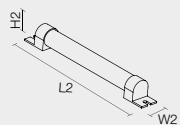

KIT DI EMERGENZA EMERGENCY KIT

RIFLESSO RUNNER

COMBO/INVERTER

BATTERY

KIT DI EMERGENZA PER LAMPADE FLUORESCENTI DIMMABLE POWER SUPPLY FOR FLUORESCENT LAMP

CODE	INPUT	ARTICLE	HOUSING	TECHINAL DATA	SUPPLIED	DIM. (LxWxH)	BATTERY	DIM. (L2xW2xH2)	BFL (% LIGHTING FACTOR)
TE015	220-240Vac	Riflesso fluo	Remote mounting	2G11 - 18W/24W	INVERTER	230x32x22mm	NiCd 3h	272x40x33mm	21% (18W) / 14% (24W)
TE078	220-240Vac	Riflesso quadro	Inside product (Battery remote mounting)	Gx24 q-2 2x18	COMBO	123x102x31mm	NiMh 3h	276x26x26mm	15%
TE044	220-240Vac	Runner quadro	Inside product (Battery remote mounting)	Gx24 q-3 2x26	COMBO	123x102x31mm	NiMh 3h	276x26x26mm	8,5%
TE045	220-240Vac	Runner lungo Runner lungo G Runner quadro G Riflesso trik-trak	Inside product Remote mounting	2G11 - 18W 2G11 - 55W T5 circolina - 55W Gx24 q-3-4 1x26W/32W/42W	INVERTER	150x40x30mm	NiCd 3h	272x40x33mm	31% (18W) / 10% (55W-2G11) / 6% (55W-circolina) 21% (26W) / 12% (32W) / 8% (42W)