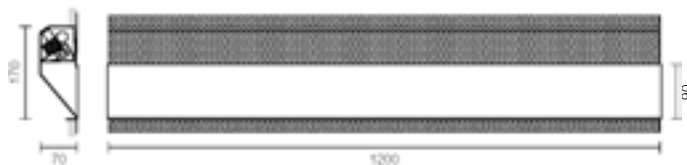

FESSURA 120

☰: 1 x 28W T5 HE 230Vac 2900lm

IP20 Classe 1

Alimentatore incluso / Power supply included

CODE	FINISHINGS	DIFFUSER	APPLICATION
T034 FC	01	-	Cartongesso/Plasterboard
T038 FC	01	-	Laterizio/Brick Wall

☰: 1 x 54W T5 HO 230Vac 5000lm

IP20 Classe 1

Alimentatore incluso / Power supply included

CODE	FINISHINGS	DIFFUSER	APPLICATION
T034 FD	01	-	Cartongesso/Plasterboard
T038 FD	01	-	Laterizio/Brick Wall

☰: 1 x 28W T5 HE 230Vac 2900lm

IP30 Classe 1

Alimentatore incluso / Power supply included

CODE	FINISHINGS	DIFFUSER	APPLICATION
T034 FC	01	A	Cartongesso/Plasterboard
T038 FC	01	A	Laterizio/Brick Wall

☰: 1 x 54W T5 HO 230Vac 5000lm

IP30 Classe 1

Alimentatore incluso / Power supply included

CODE	FINISHINGS	DIFFUSER	APPLICATION
T034 FD	01	A	Cartongesso/Plasterboard
T038 FD	01	A	Laterizio/Brick Wall

175x1190